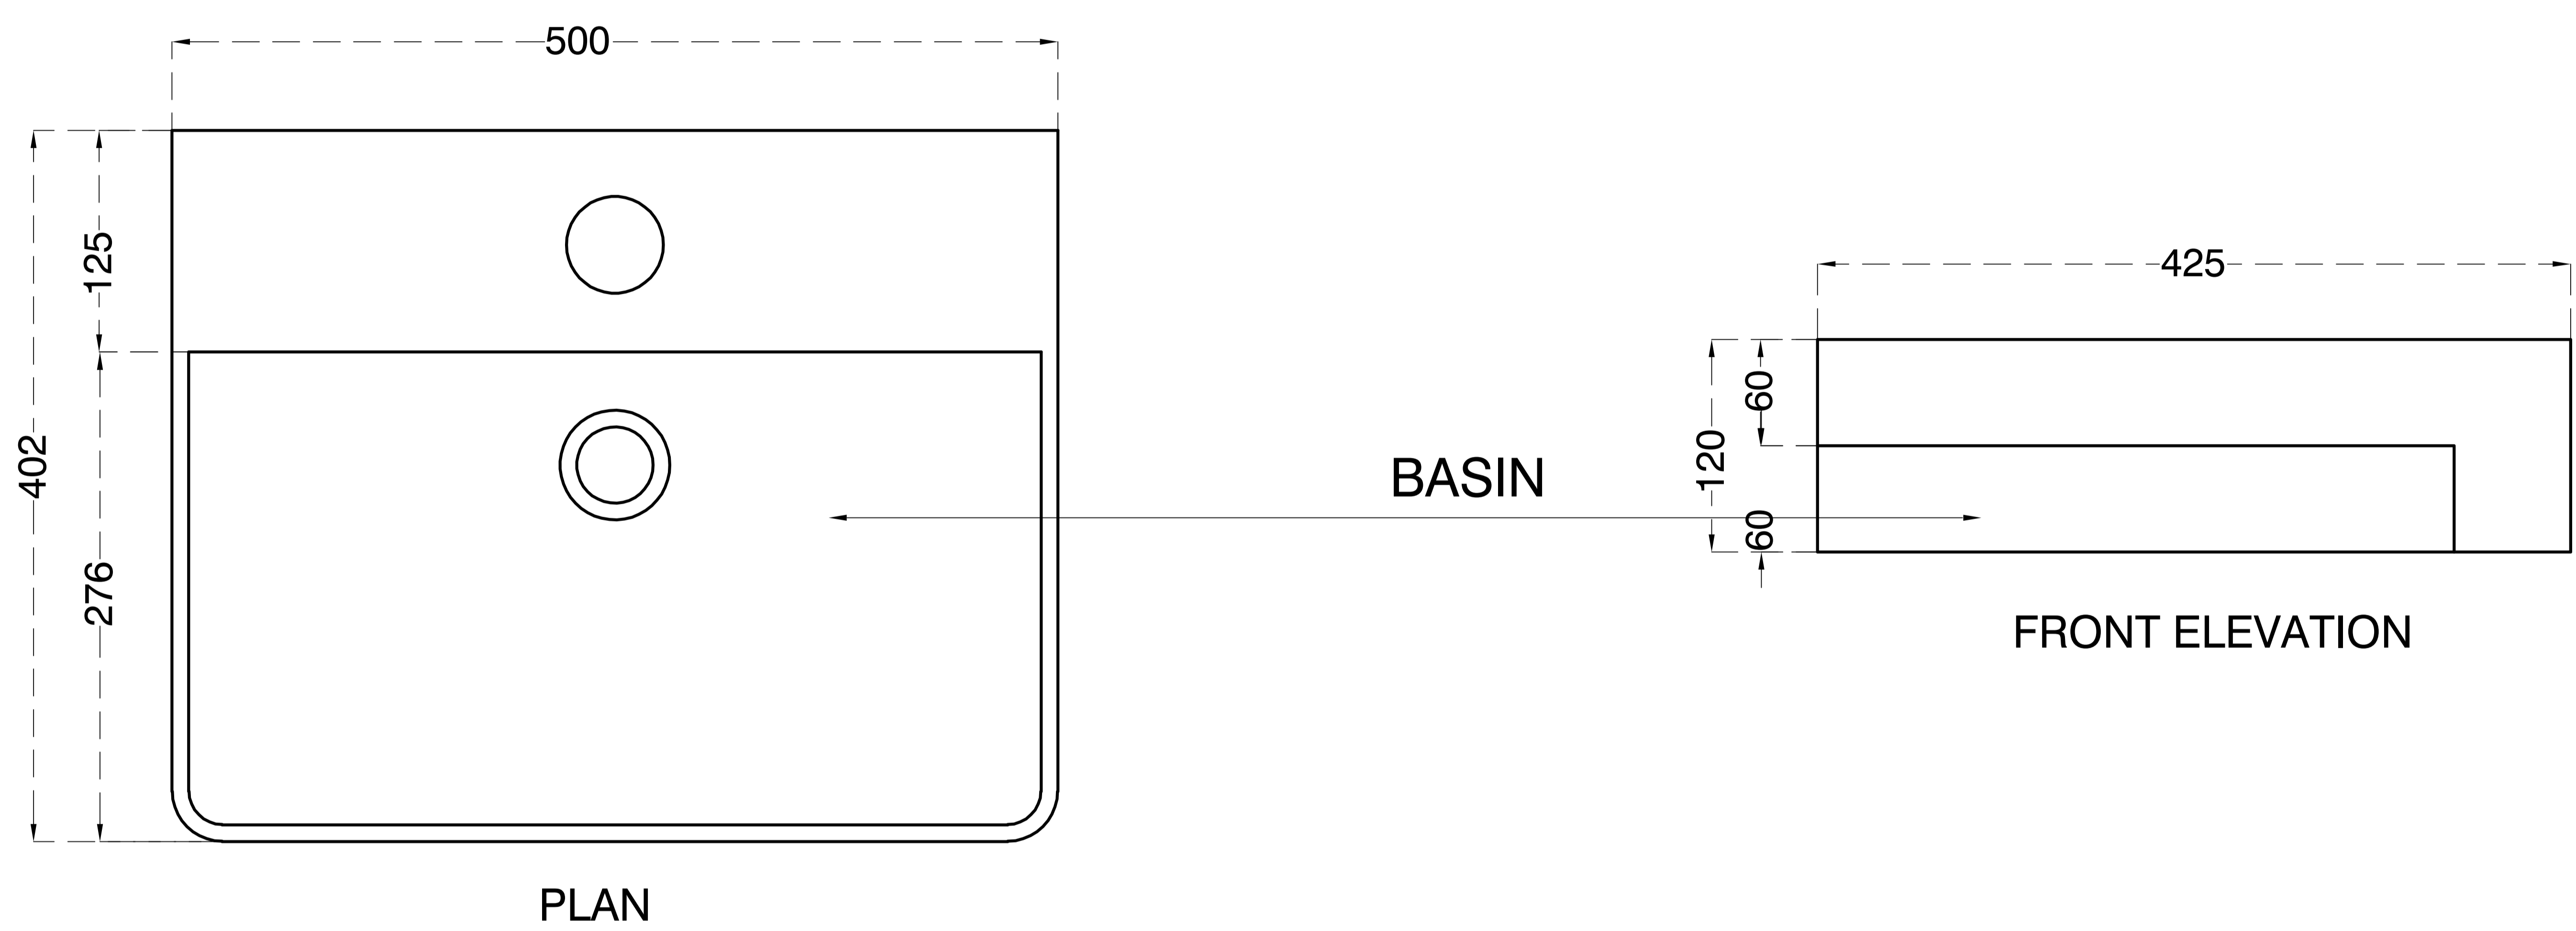

# Ceramic Semi-Recessed Wash Basin

Product Code : 1607

## Technical Drawing

All dimension are in **mm**